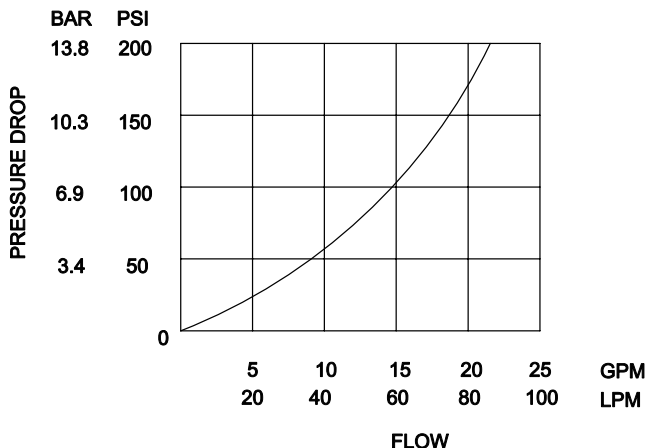

**QS-MRS ROTARY SELECTOR VALVE**

**DESCRIPTION**

6 port rotary selector valve.

**OPERATION**

The QS-MRS when rotated counter-clockwise allows flow from (A) to (B) & (D) to (E) and blocks (C) & (F). When rotated clockwise, the valve directs flow from (C) to (B) & (F) to (E) and block flow at (A) & (D).

**HYDRAULIC SYMBOL**

May be used as metering product. All ports closed in transition. See chart for fully open and fully closed pressure drop.

**PERFORMANCE**

Actual Test Data (Cartridge Only)

ABOVE CURVE IS WITH HYDRAULIC OIL 150 SSU AT 100°F.

**VALVE SPECIFICATIONS**

Nominal Flow	25 GPM (95 LTR/M)
Rated Operating Pressure	3000 PSI (207 bar)
Typical Internal Leakage (150 SSU)	1 cu in/min (16 ml/min)
Viscosity Range	36 to 3000 SSU (3 to 647 cSt)
Filtration	ISO 18/16/13
Media Operating Temp. Range	-40° to 250°F (-40° to 120°C)
Weight	3.42 lbs (1.55 kg)
Operating Fluid Media	General Purpose Hydraulic Fluid