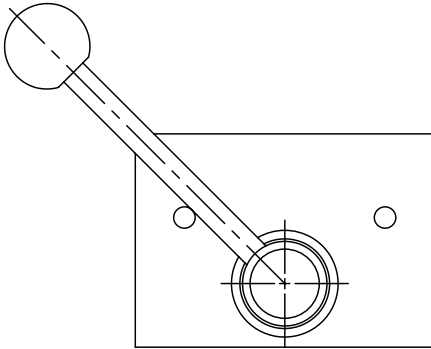

**QS-MRS ROTARY SELECTOR VALVE**

**DESCRIPTION**

6 port rotary selector valve.

**OPERATION**

The QS-MRS when rotated counter-clockwise allows flow from (A) to (B) & (D) to (E) and blocks (C) & (F). When rotated clockwise, the valve directs flow from (C) to (B) & (F) to (E) and block flow at (A) & (D).

**HYDRAULIC SYMBOL**

May be used as metering product. All ports closed in transition. See chart for fully open and fully closed pressure drop.

**PERFORMANCE**

Actual Test Data (Cartridge Only)

ABOVE CURVE IS WITH HYDRAULIC OIL 150 SSU AT 100°F.