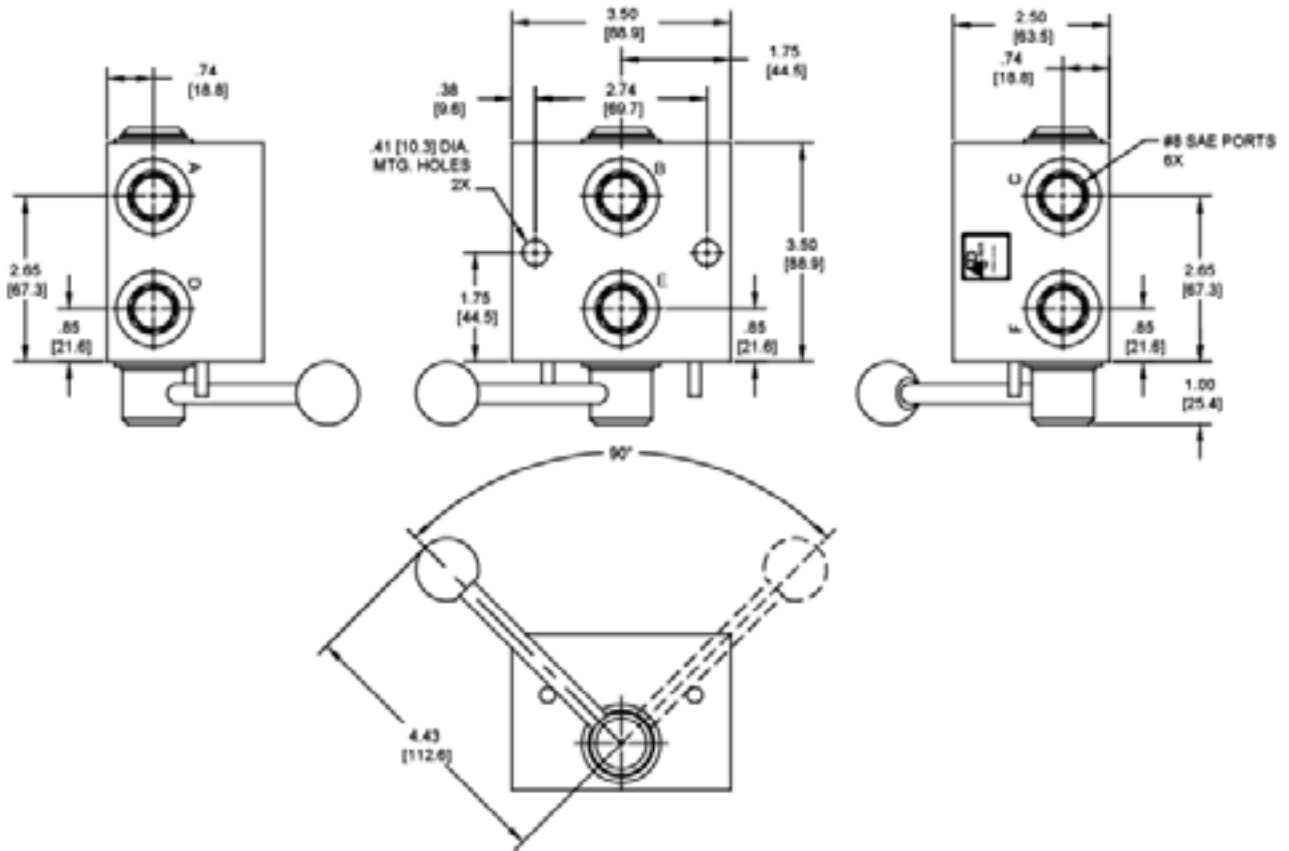

DIMENSIONS