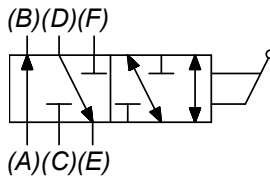

**QS-MRS ROTARY SELECTOR VALVE**

**DESCRIPTION**

6 port rotary selector valve.

**OPERATION**

The QS-MRS when rotated counter-clockwise allows flow from (A) to (B) & (D) to (E) and blocks (C) & (F). When rotated clockwise, the valve directs flow from (C) to (B) & (F) to (E) and block flow at (A) & (D).

**HYDRAULIC SYMBOL**

May be used as metering product. All ports closed in transition. See chart for fully open and fully closed pressure drop.

**PERFORMANCE**

Actual Test Data (Cartridge Only)

ABOVE CURVE IS WITH HYDRAULIC OIL 150 SSU AT 100°F.